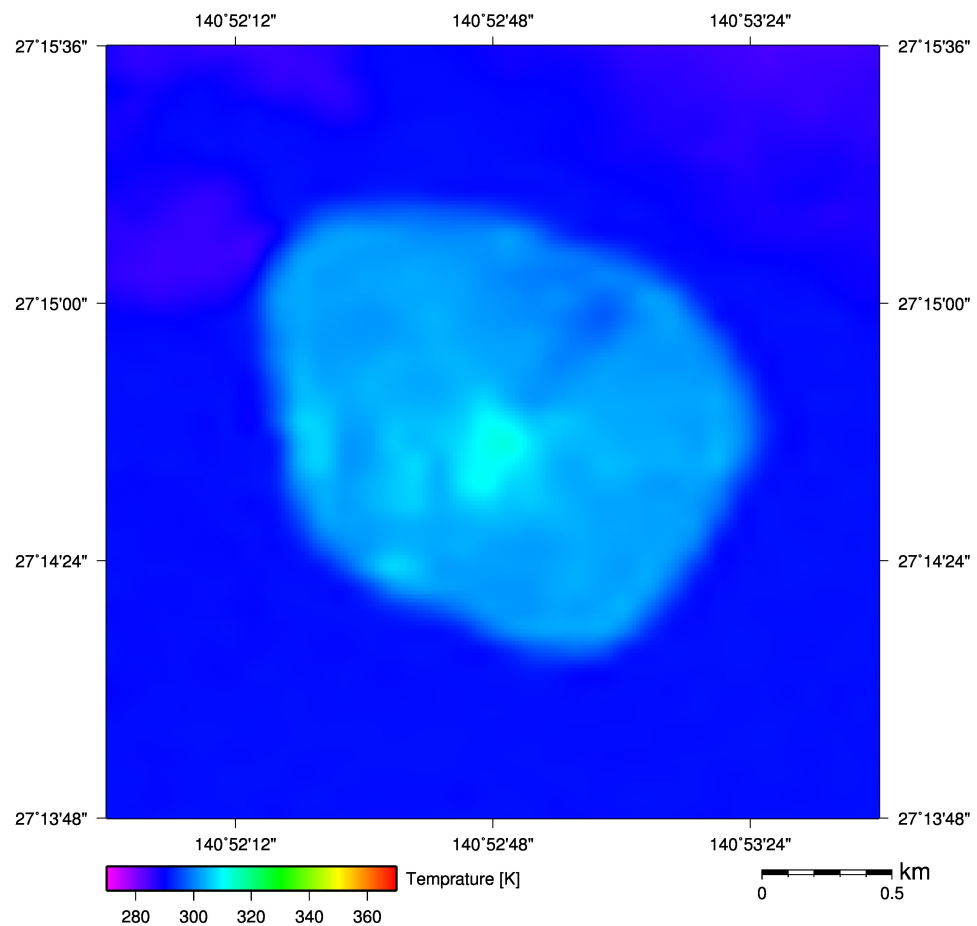

Nishinoshima captured by
 ASTER VNIR on Apr 15, 2017 (UTC 01:23,
 Visible image (15m resolution))

Nishinoshima captured by
 ASTER TIR on Apr 15, 2017 (UTC 01:23,
 Thermal image (90m resolution))