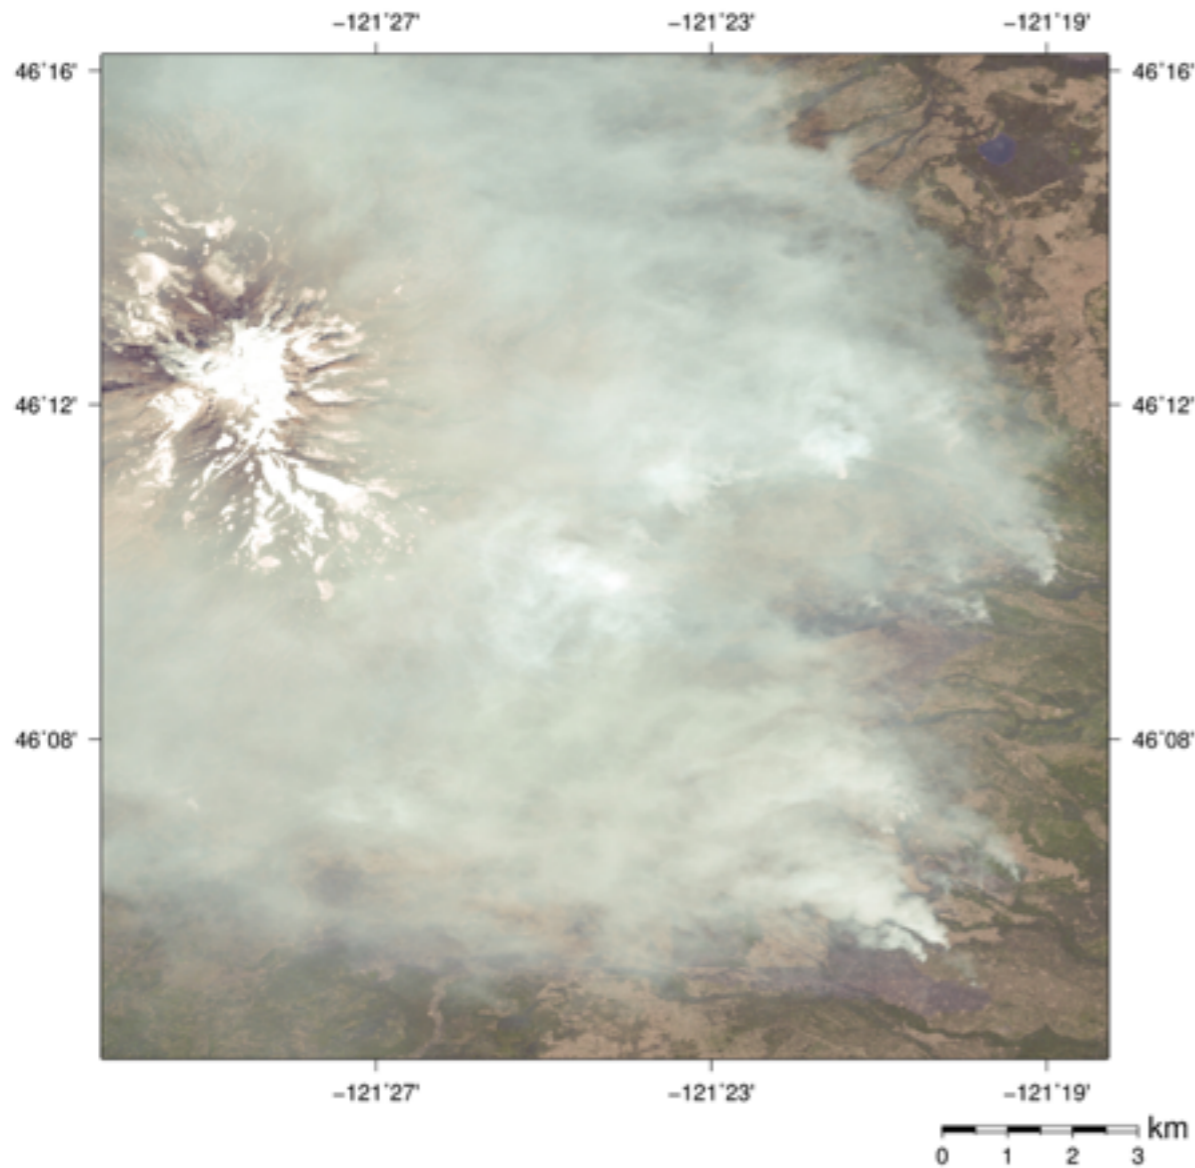

Mt. Adams captured by Landsat-8 OLI on Jul 18, 2015 (UTC 18:49, Pan-Sharpned visible image (15m resolution))

Mt. Adams captured by Landsat-8 TIRS on Jul 18, 2015 (UTC 18:49, Thermal image (100m resolution))

Mt. Adams captured by Terra ASTER on Aug 18, 2015 (UTC 19:14, Visible image (15m resolution))

Mt. Adams captured by Terra ASTER on Aug 18, 2015 (UTC 19:14, Thermal image (90m resolution))

Mt. Adams captured by Landsat-8 OLI on Aug 19, 2015 (UTC 18:49, Pan-Sharpended visible image (15m resolution))

Mt. Adams captured by Landsat-8 TIRS on Aug 19, 2015 (UTC 18:49, Thermal image (100m resolution))