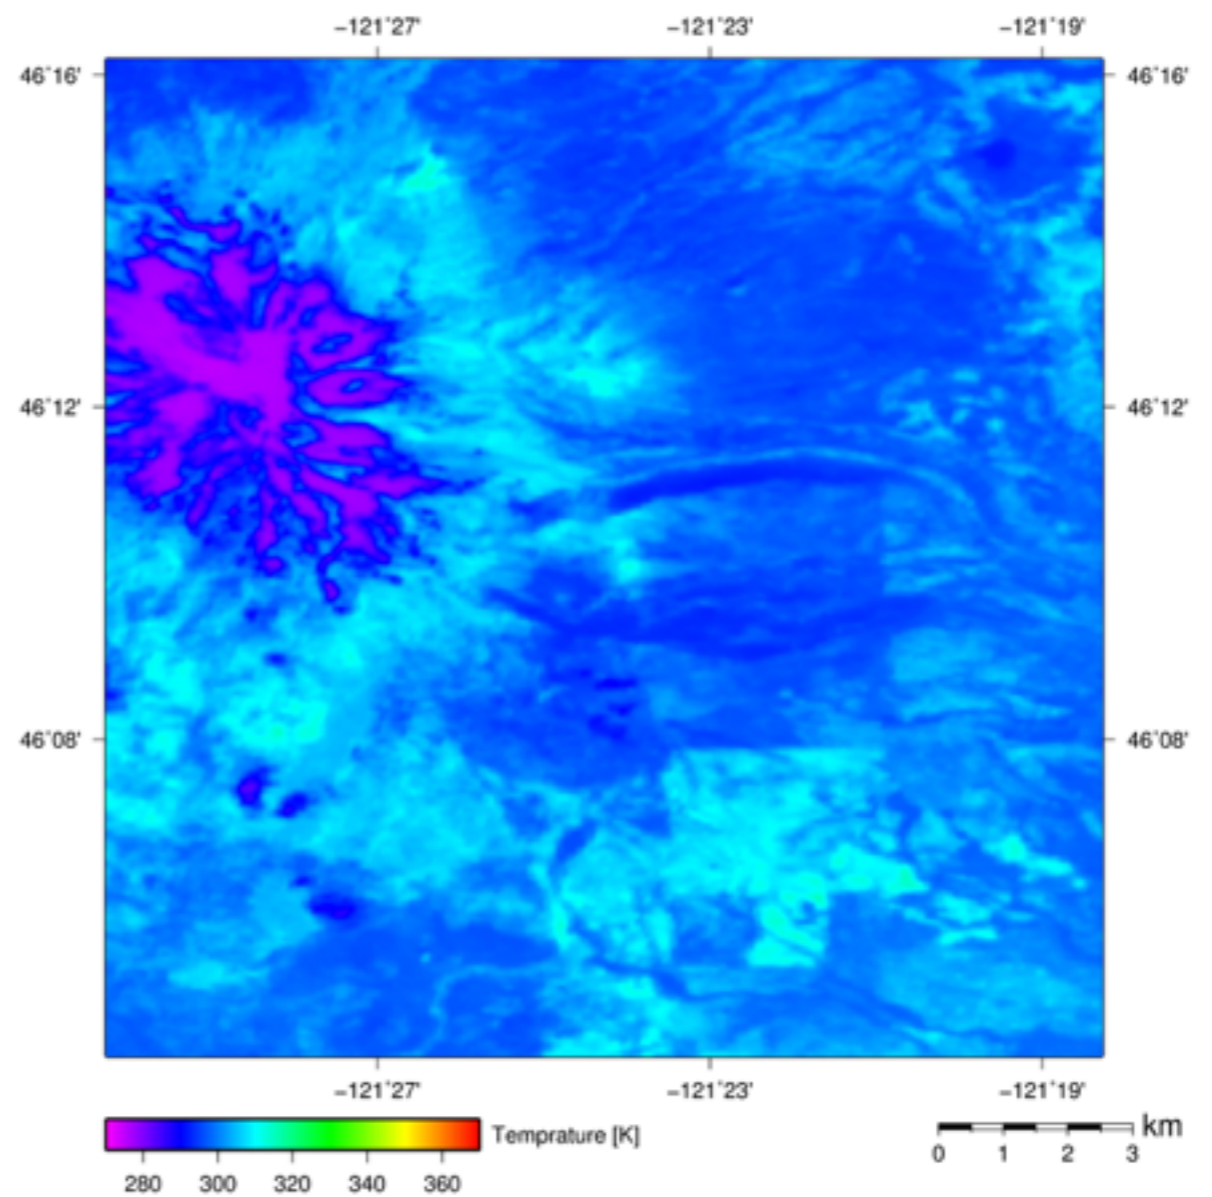

Mt. Adams captured by Landsat-8 OLI on Jul 18, 2015 (UTC 18:49, Pan-Sharpned visible image (15m resolution))

Mt. Adams captured by Landsat-8 TIRS on Jul 18, 2015 (UTC 18:49, Thermal image (100m resolution))

Mt. Adams captured by Terra ASTER on Aug 18, 2015 (UTC 19:14, Visible image (15m resolution))

Mt. Adams captured by Terra ASTER on Aug 18, 2015 (UTC 19:14, Thermal image (90m resolution))

Mt. Adams captured by Landsat-8 OLI on Aug 19, 2015 (UTC 18:49, Pan-Sharpended visible image (15m resolution))

Mt. Adams captured by Landsat-8 TIRS on Aug 19, 2015 (UTC 18:49, Thermal image (100m resolution))