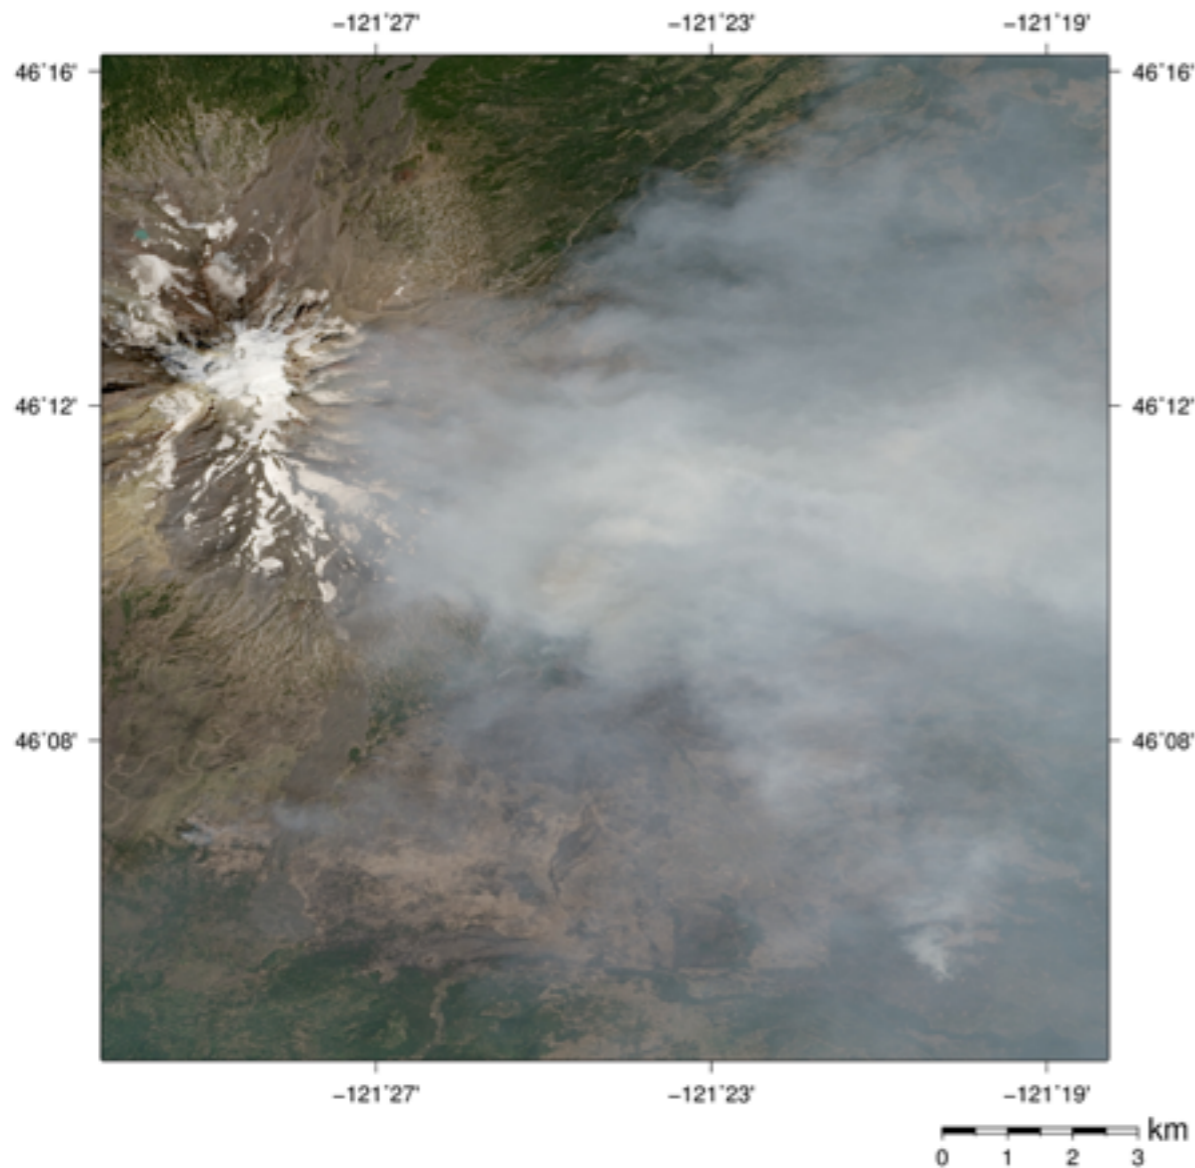

Mt. Adams captured by Landsat-8 OLI on Jul 18, 2015 (UTC 18:49, Pan-Sharpned visible image (15m resolution))

Mt. Adams captured by Landsat-8 TIRS on Jul 18, 2015 (UTC 18:49, Thermal image (100m resolution))

Mt. Adams captured by Terra ASTER on Aug 18, 2015 (UTC 19:14, Visible image (15m resolution))

Mt. Adams captured by Terra ASTER on Aug 18, 2015 (UTC 19:14, Thermal image (90m resolution))

Mt. Adams captured by Landsat-8 OLI on Aug 19, 2015 (UTC 18:49, Pan-Sharpended visible image (15m resolution))

Mt. Adams captured by Landsat-8 TIRS on Aug 19, 2015 (UTC 18:49, Thermal image (100m resolution))