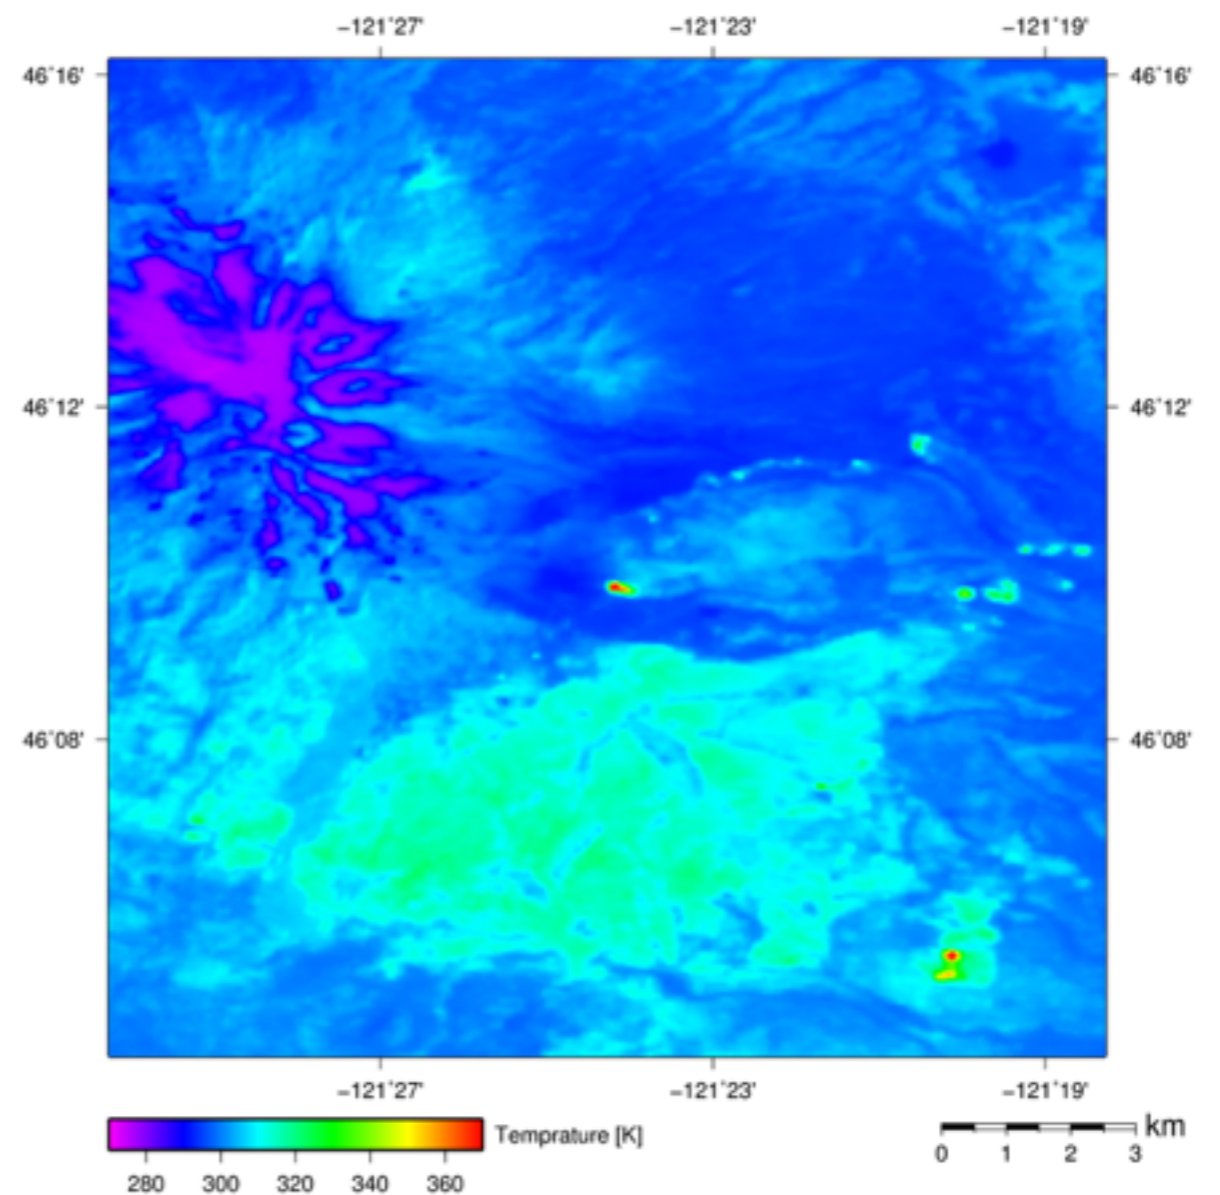

Mt. Adams captured by Landsat-8 OLI on Jul 18, 2015 (UTC 18:49, Pan-Sharpned visible image (15m resolution))

Mt. Adams captured by Landsat-8 TIRS on Jul 18, 2015 (UTC 18:49, Thermal image (100m resolution))

Mt. Adams captured by Terra ASTER on Aug 18, 2015 (UTC 19:14, Visible image (15m resolution))

Mt. Adams captured by Terra ASTER on Aug 18, 2015 (UTC 19:14, Thermal image (90m resolution))

Mt. Adams captured by Landsat-8 OLI on Aug 19, 2015 (UTC 18:49, Pan-Sharpended visible image (15m resolution))

Mt. Adams captured by Landsat-8 TIRS on Aug 19, 2015 (UTC 18:49, Thermal image (100m resolution))