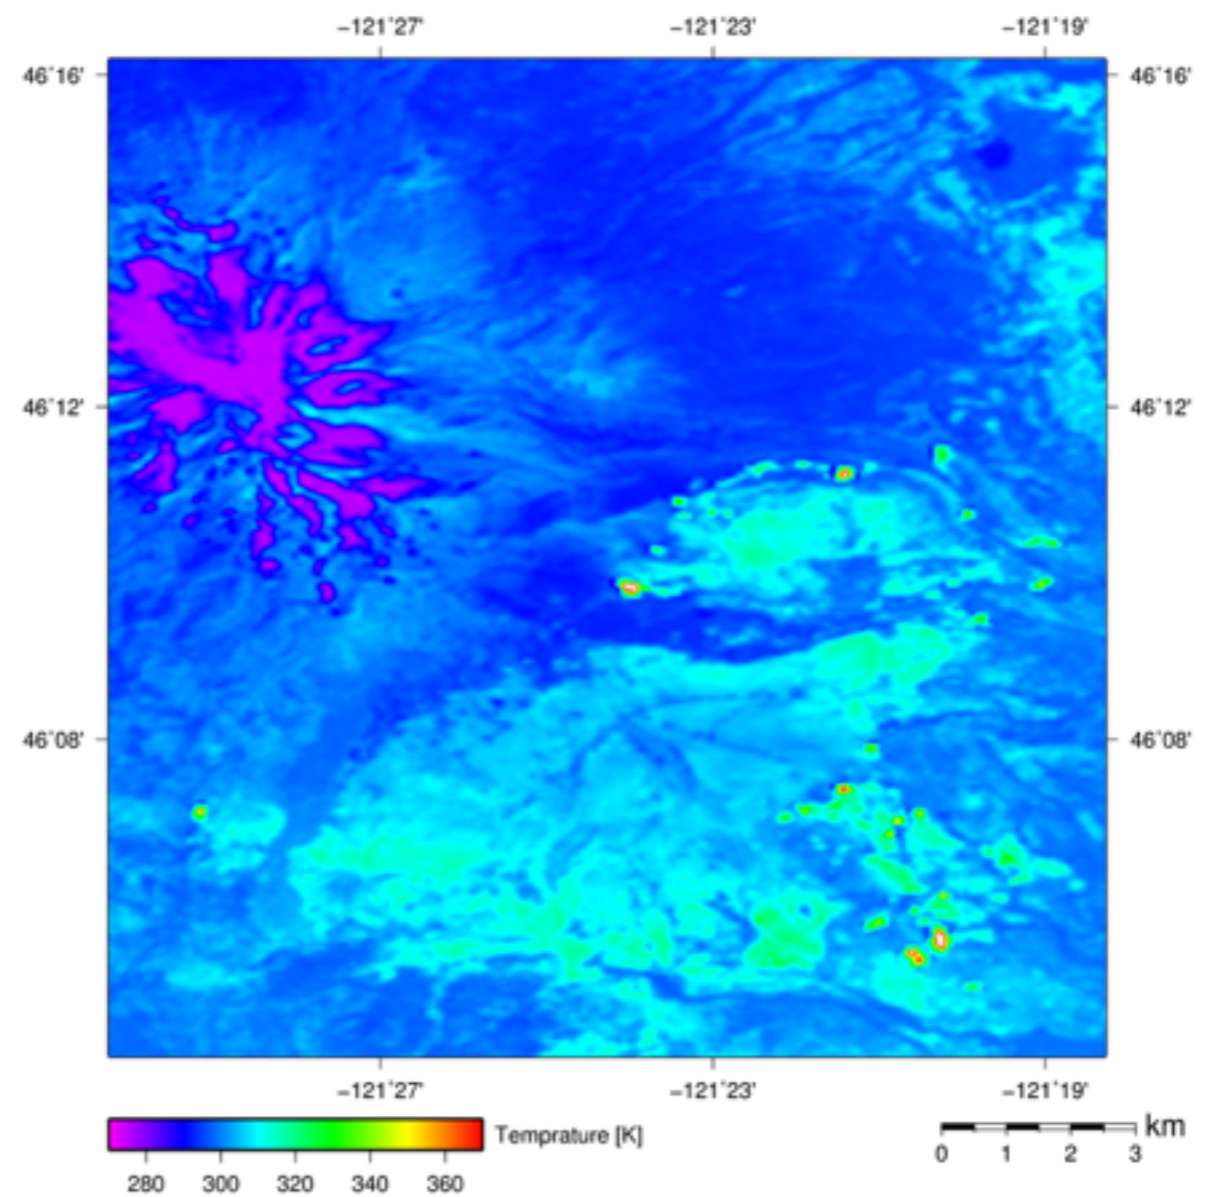

Mt. Adams captured by Landsat-8 OLI on Jul 18, 2015 (UTC 18:49, Pan-Sharpned visible image (15m resolution))

Mt. Adams captured by Landsat-8 TIRS on Jul 18, 2015 (UTC 18:49, Thermal image (100m resolution))

Mt. Adams captured by Terra ASTER on Aug 18, 2015 (UTC 19:14, Visible image (15m resolution))

Mt. Adams captured by Terra ASTER on Aug 18, 2015 (UTC 19:14, Thermal image (90m resolution))

Mt. Adams captured by Landsat-8 OLI on Aug 19, 2015 (UTC 18:49, Pan-Sharpended visible image (15m resolution))

Mt. Adams captured by Landsat-8 TIRS on Aug 19, 2015 (UTC 18:49, Thermal image (100m resolution))