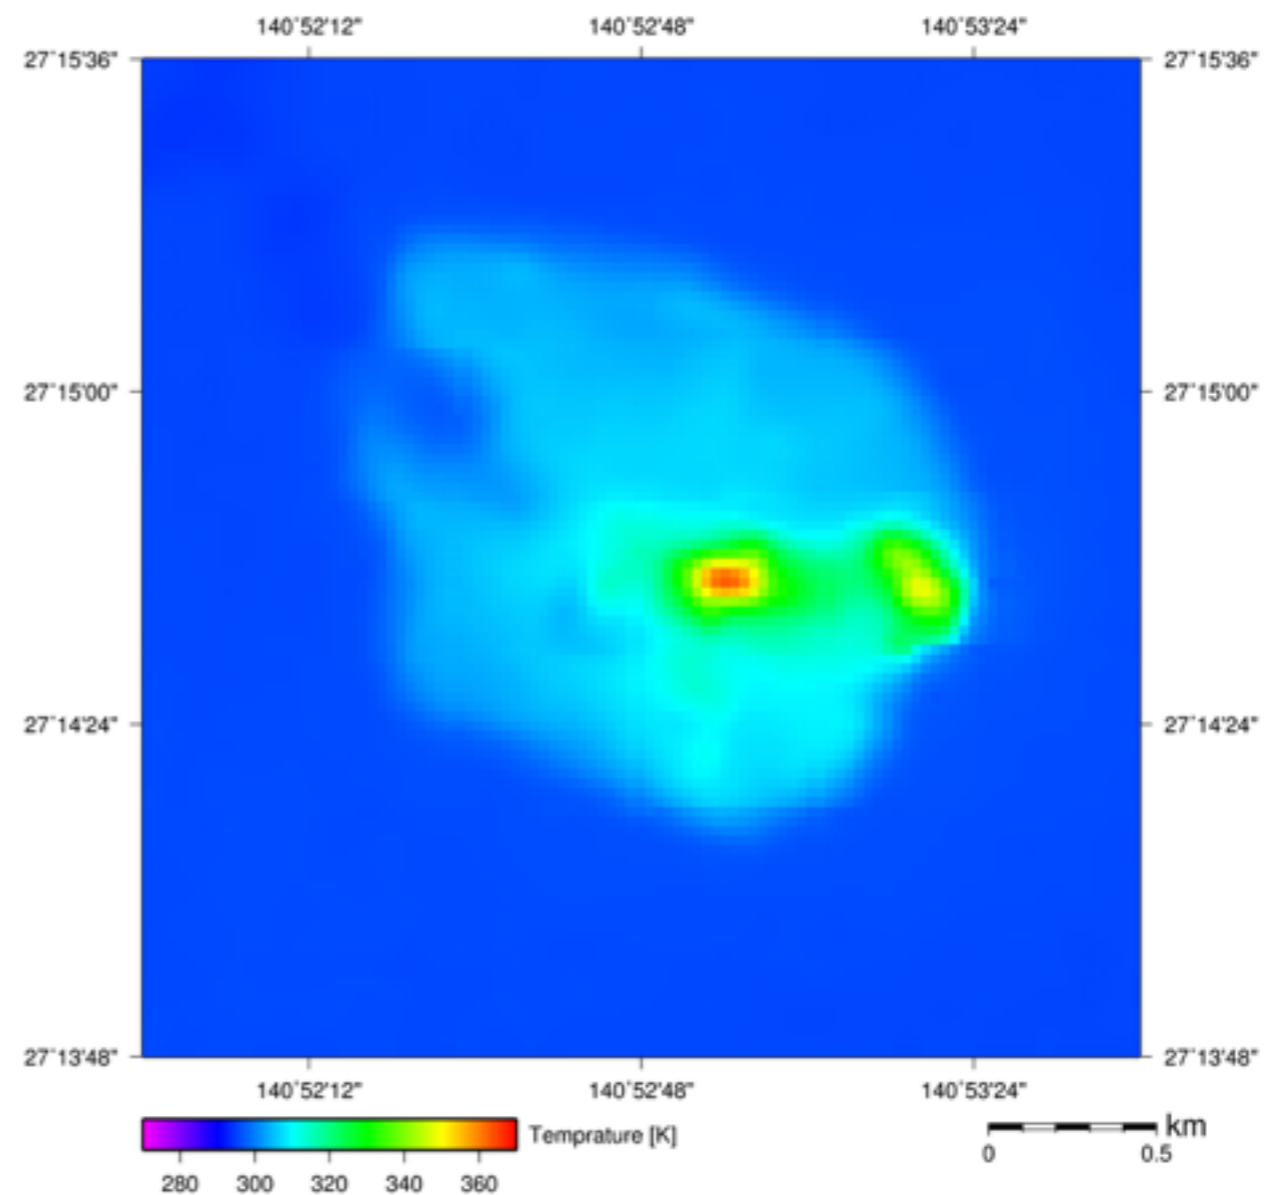

Nishinoshima captured by Landsat-8 OLI on Jul 7, 2015 (UTC 1:05, Pan-Sharpener visible image (15m resolution))

Nishinoshima captured by Landsat-8 TIRS on Jul 7, 2015 (UTC 1:05, Thermal image (100m resolution))

Nishinoshima captured by Landat-8 TIRS on Jul 18, 2015 (UTC 12:34, Thermal image (100m resolution))

Nishinoshima captured by Terra ASTER on Jul 18, 2015 (UTC 12:53, Thermal image (90m resolution))

Nishinoshima captured by Landsat-8 OLI on Jul 23, 2015 (UTC 1:05, Pan-Sharpener visible image (15m resolution))

Nishinoshima captured by Landsat-8 TIRS on Jul 23, 2015 (UTC 1:05, Thermal image (100m resolution))