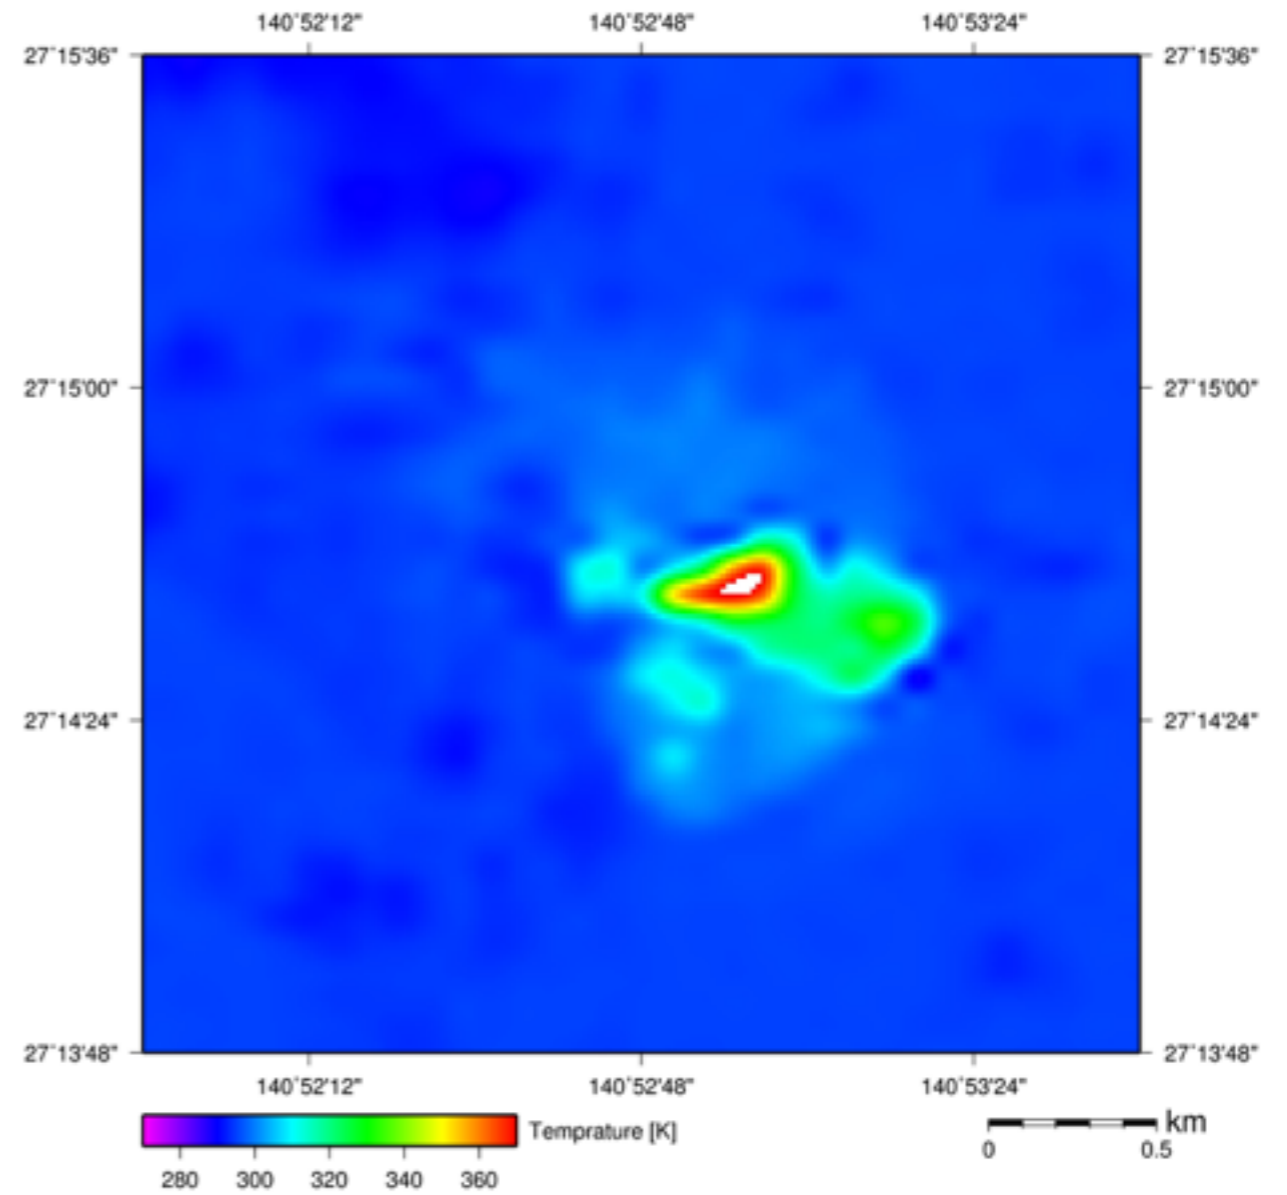

Nishinoshima captured by Landsat-8 OLI on Jul 7, 2015 (UTC 1:05, Pan-Sharpener visible image (15m resolution))

Nishinoshima captured by Landsat-8 TIRS on Jul 7, 2015 (UTC 1:05, Thermal image (100m resolution))

Nishinoshima captured by Landat-8 TIRS on Jul 18, 2015 (UTC 12:34, Thermal image (100m resolution))

Nishinoshima captured by Terra ASTER on Jul 18, 2015 (UTC 12:53, Thermal image (90m resolution))

Nishinoshima captured by Landsat-8 OLI on Jul 23, 2015 (UTC 1:05, Pan-Sharpener visible image (15m resolution))

Nishinoshima captured by Landsat-8 TIRS on Jul 23, 2015 (UTC 1:05, Thermal image (100m resolution))