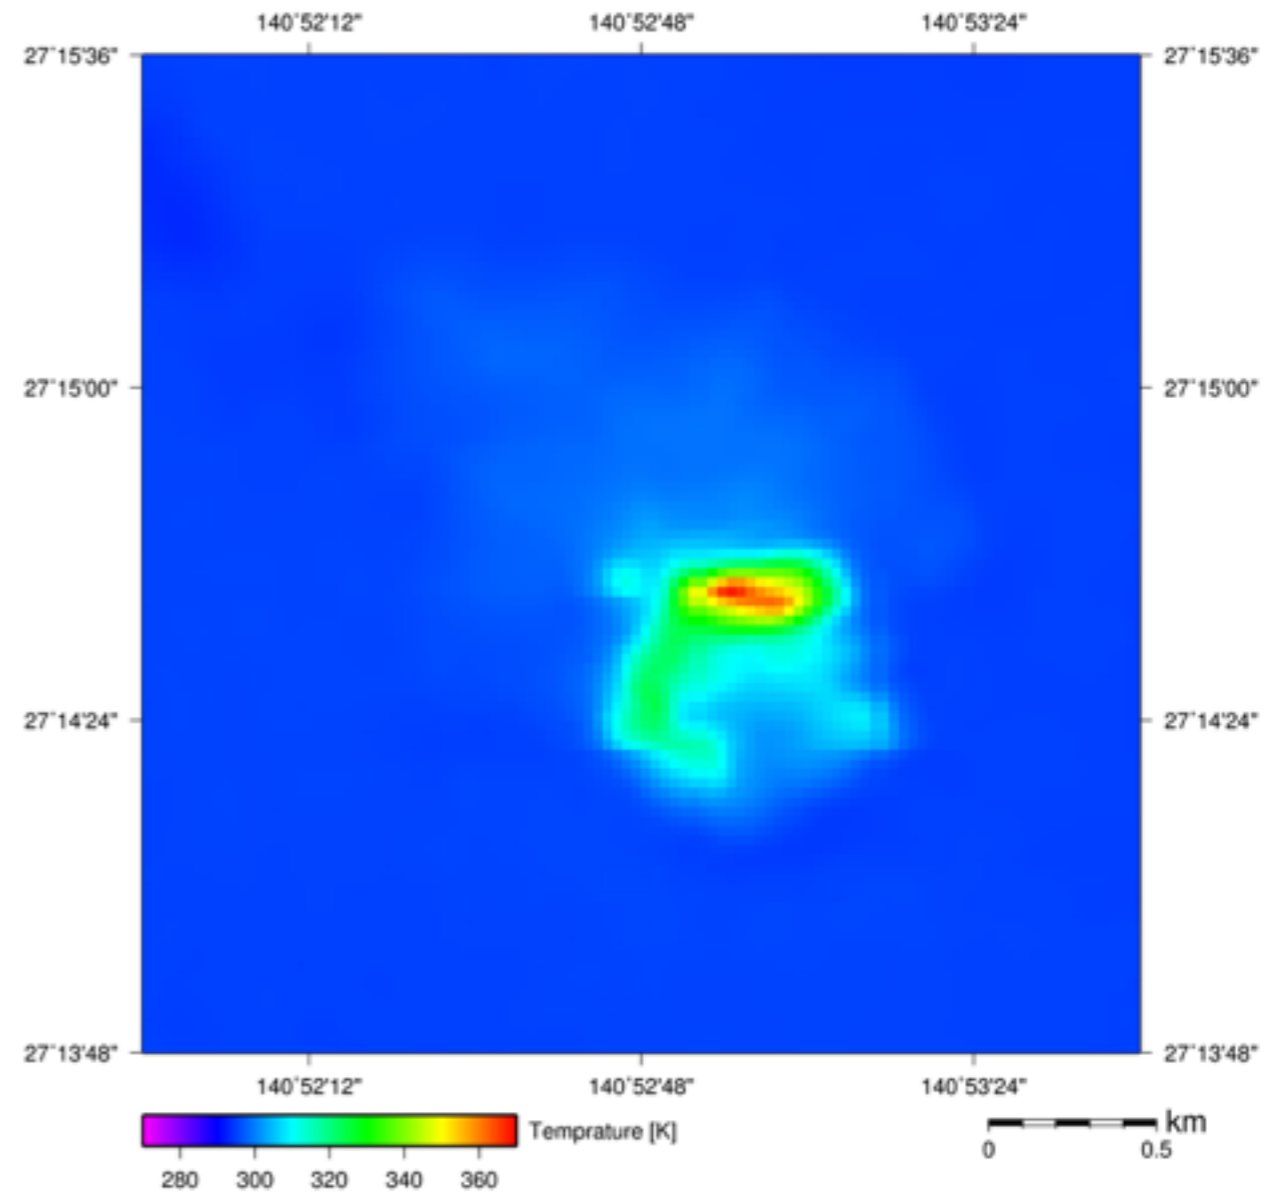

Nishinoshima captured by Landsat-8 OLI on Jul 7, 2015 (UTC 1:05, Pan-Sharpener visible image (15m resolution))

Nishinoshima captured by Landsat-8 TIRS on Jul 7, 2015 (UTC 1:05, Thermal image (100m resolution))

Nishinoshima captured by Landat-8 TIRS on Jul 18, 2015 (UTC 12:34, Thermal image (100m resolution))

Nishinoshima captured by Terra ASTER on Jul 18, 2015 (UTC 12:53, Thermal image (90m resolution))

Nishinoshima captured by Landsat-8 OLI on Jul 23, 2015 (UTC 1:05, Pan-Sharpener visible image (15m resolution))

Nishinoshima captured by Landsat-8 TIRS on Jul 23, 2015 (UTC 1:05, Thermal image (100m resolution))