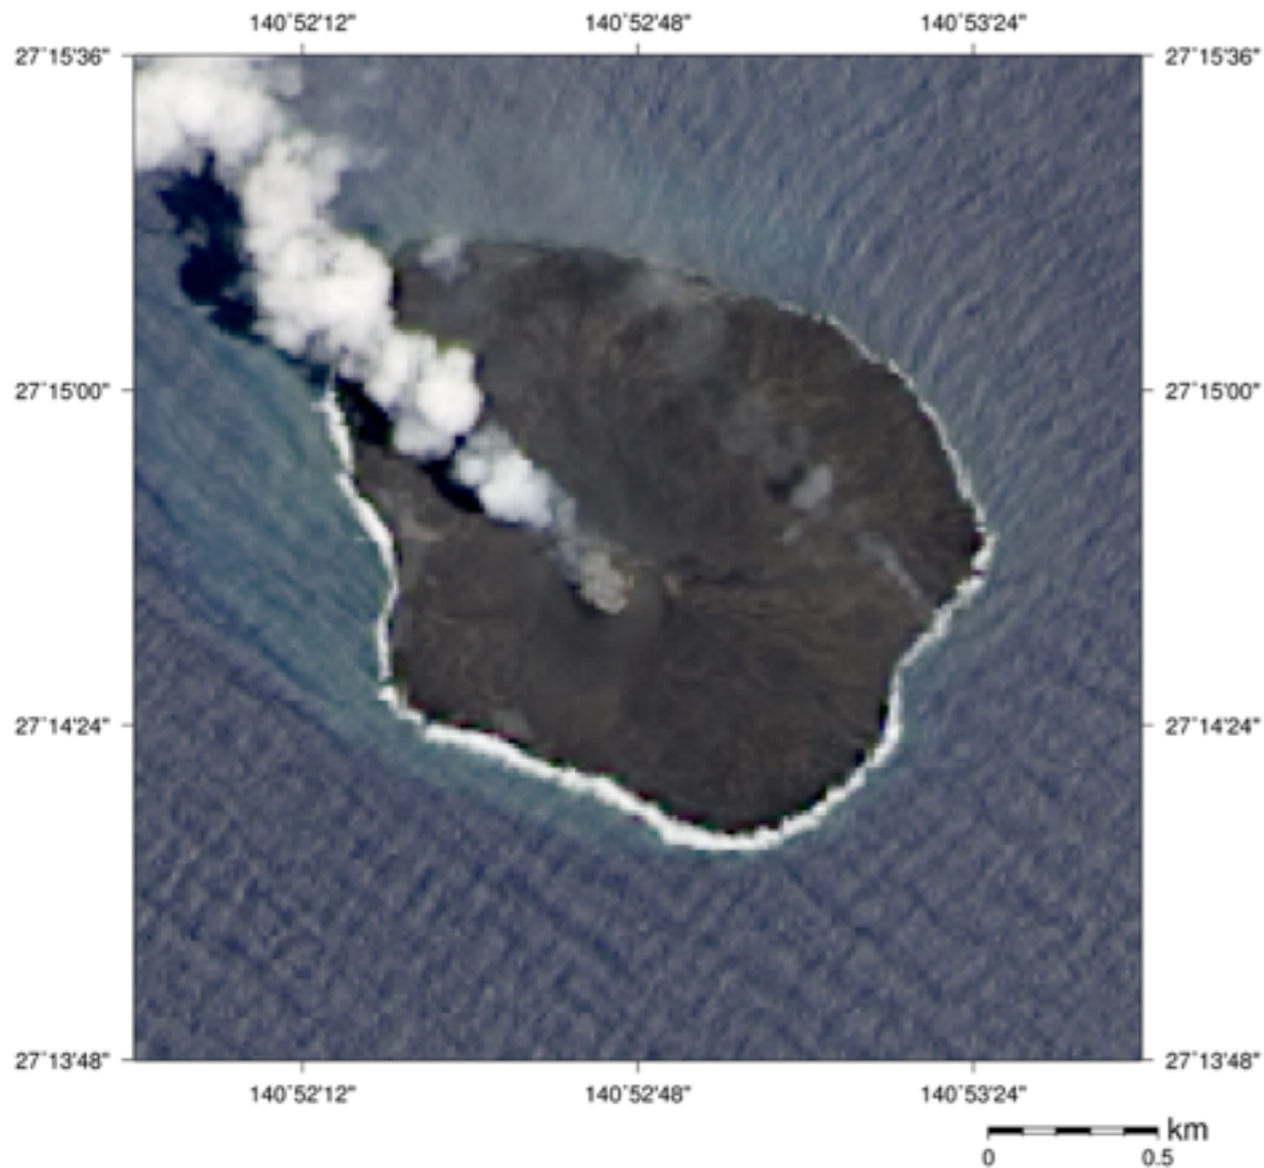

Nishinoshima captured by Landsat-8 OLI on Jul 7, 2015 (UTC 1:05, Pan-Sharpener visible image (15m resolution))

Nishinoshima captured by Landsat-8 TIRS on Jul 7, 2015 (UTC 1:05, Thermal image (100m resolution))

Nishinoshima captured by Landat-8 TIRS on Jul 18, 2015 (UTC 12:34, Thermal image (100m resolution))

Nishinoshima captured by Terra ASTER on Jul 18, 2015 (UTC 12:53, Thermal image (90m resolution))

Nishinoshima captured by Landsat-8 OLI on Jul 23, 2015 (UTC 1:05, Pan-Sharpener visible image (15m resolution))

Nishinoshima captured by Landsat-8 TIRS on Jul 23, 2015 (UTC 1:05, Thermal image (100m resolution))