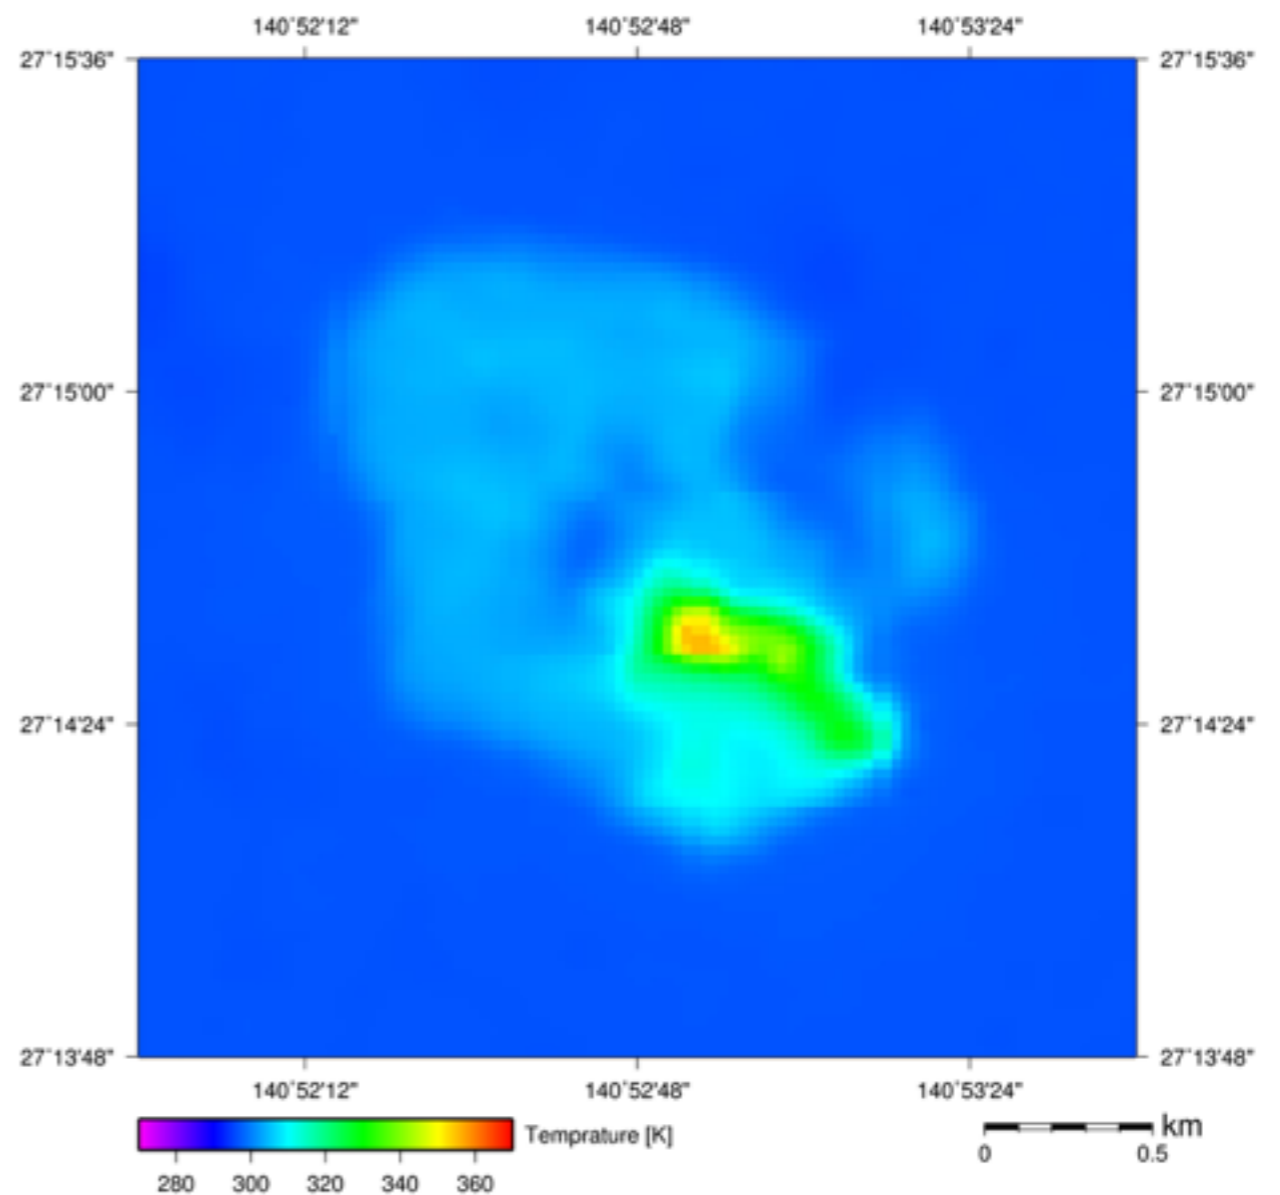

Nishinoshima captured by Landsat-8 OLI on Jul 7, 2015 (UTC 1:05, Pan-Sharpener visible image (15m resolution))

Nishinoshima captured by Landsat-8 TIRS on Jul 7, 2015 (UTC 1:05, Thermal image (100m resolution))

Nishinoshima captured by Landat-8 TIRS on Jul 18, 2015 (UTC 12:34, Thermal image (100m resolution))

Nishinoshima captured by Terra ASTER on Jul 18, 2015 (UTC 12:53, Thermal image (90m resolution))

Nishinoshima captured by Landsat-8 OLI on Jul 23, 2015 (UTC 1:05, Pan-Sharpener visible image (15m resolution))

Nishinoshima captured by Landsat-8 TIRS on Jul 23, 2015 (UTC 1:05, Thermal image (100m resolution))