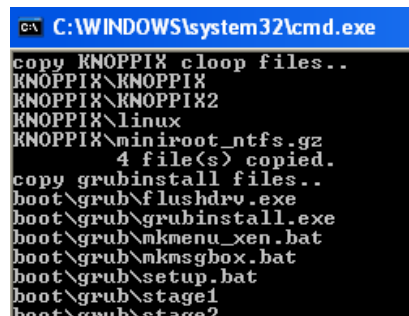

## 3. INSTALL

**STEP1** Download a zip file of Xenoppix.

**STEP2** Right click the ZIP file. Select "Extract All" at the menu.

**STEP3** Follow the extraction menu. Select a directory to install. (Example “C:”)

**STEP4** Find “knoppix\_xen” directory and move to it.

Find the following files and folders.

Double left click “install” file. It starts installation of Xenoppix. It takes much time. Please wait.

The status of installation is shown at cmd window.

After installation, you find the “Success” message.

**OPTION:** You can check the Windows Boot Loader.

You find “GNU GRUB for KNOPPIX” at the last line.