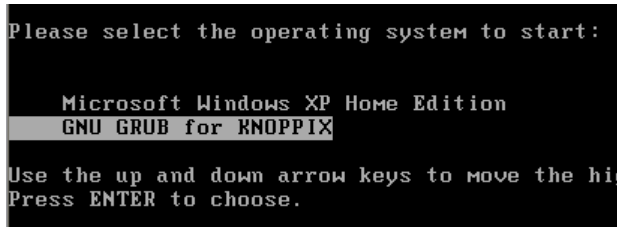

4. BOOT Xenoppix from Windows FS

Boot the installed PC. You find the Windows BootLoader “NTLDR” Menu. Select “GNU GRUB” to boot Xenoppix.