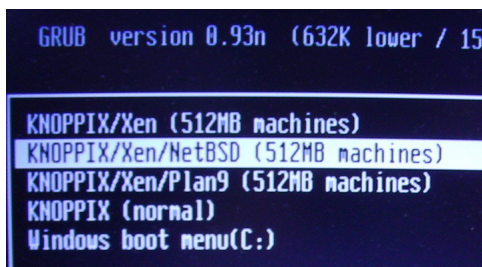

After that you find GRUB Selection menu. You can boot NetBSD or Plan9 as a GuestOS. You also boot Knoppix with Xen-kernel or normal KNOPPIX. “Windows boot menu” returns to NTLDR.