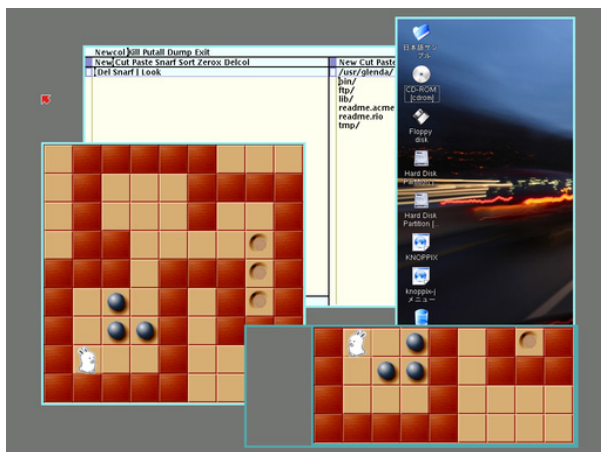

After installation, you find the “Success” message.

**OPTION:** You can check the Windows Boot Loader.

You find “GNU GRUB for KNOPPIX” at the last line.

#### 4. BOOT Xenoppix from Windows FS

Boot the installed PC. You find the Windows BootLoader “NTLDR” Menu. Select “GNU GRUB” to boot Xenoppix.

After that you find GRUB Selection menu. You can boot NetBSD or Plan9 as a GuestOS. You also boot Knoppix with Xen-kernel or normal KNOPPIX. “Windows boot menu” returns to NTLDR.

Example, Plan9 on Xen.