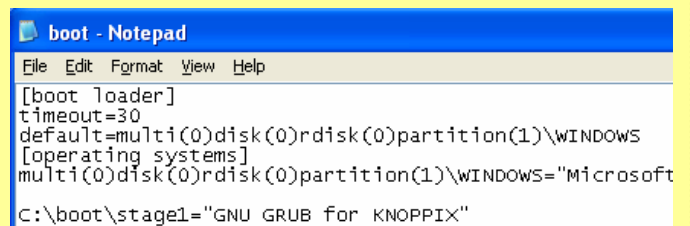

## 3. INSTALL

**STEP1** Download a zip file of Xenoppix.

**STEP2** Right click the ZIP file. Select "Extract All" at the menu.

**STEP3** Follow the extraction menu. Select a directory to install. (Example “C:”)

**STEP4** Find “knoppix\_xen” directory and move to it.

Find the following files and folders.

Double left click “install” file. It starts installation of Xenoppix. It takes much time. Please wait.

The status of installation is shown at cmd window.

After installation, you find the “Success” message.

**OPTION:** You can check the Windows Boot Loader.

You find “GNU GRUB for KNOPPIX” at the last line.