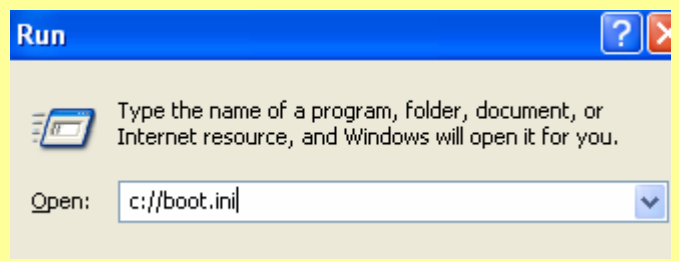

OPTION: You can check the Windows Boot Loader.